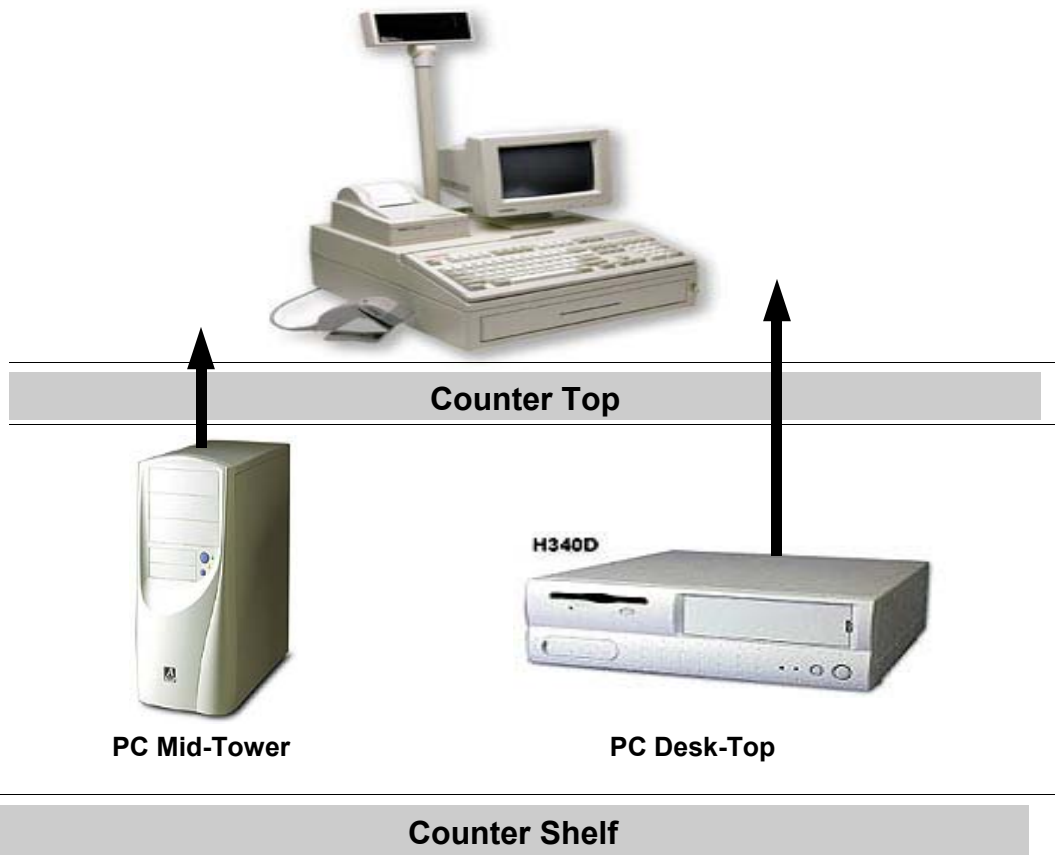

POS Sales Station

POS Computer

[Learn More about A-Open Computers](#)

Plan appropriate place for PC. It should be placed on a shelf directly below your POS Station. To hide all cables going to the PC a 2-1/2" hole drilled into the counter is recommended. The PC must be placed in an accessible, well vented area near a power source outlet. It is suggested to use a surge protector or better yet.... An Uninterrupted Power Supply (UPS-Battery)

POS Systems Group Inc. call: 877-271-3730 visit: www.SchoolPOS.com