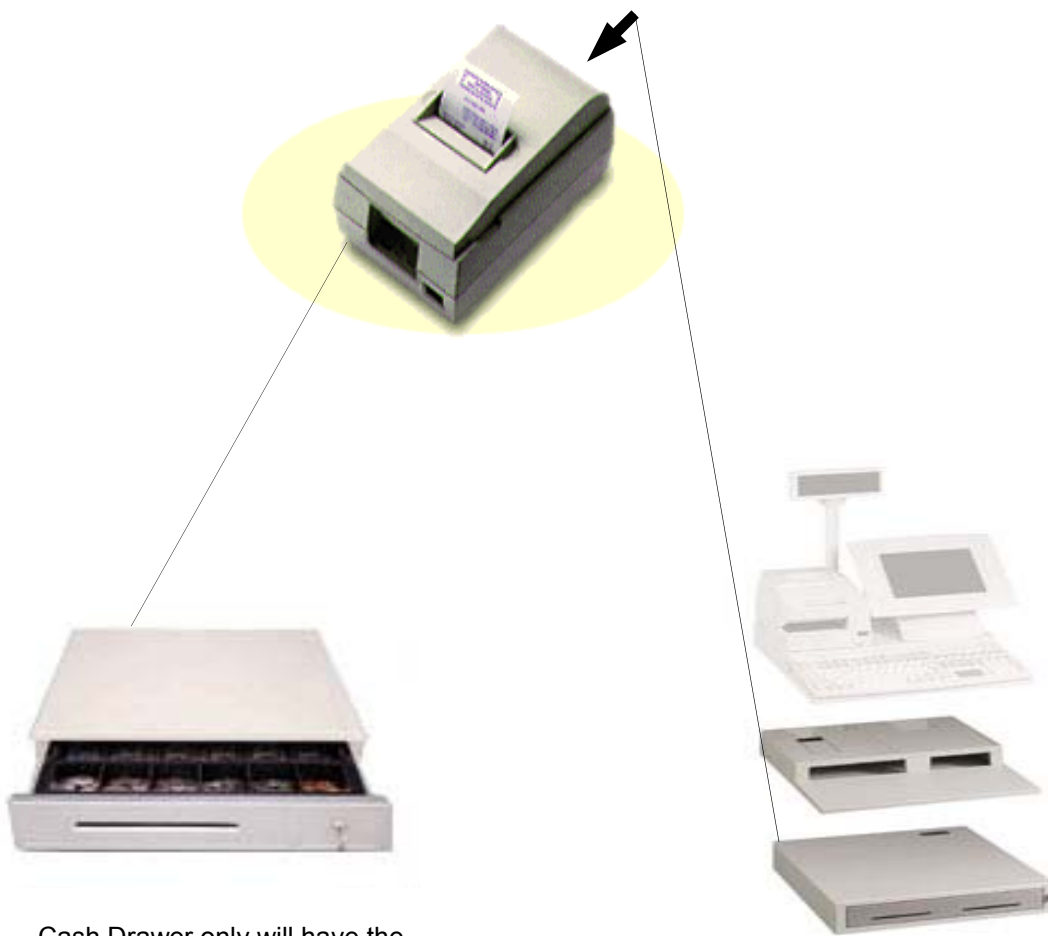

POS Sales Station

Cash Drawers

[Learn More about MMF Cash Drawers](#)

Cash Drawer only will have the Cable hard-wired inside the drawer. Just connect the male telephone-type end to the rear of the printer.

MMF Platforms will have a separate cable. With the 3-pin end connect to Cash drawer. Must remove rear plate to do so. Connect male telephone-type end to the rear of the printer.

POS Systems Group Inc. call: 877-271-3730 visit: www.SchoolPOS.com