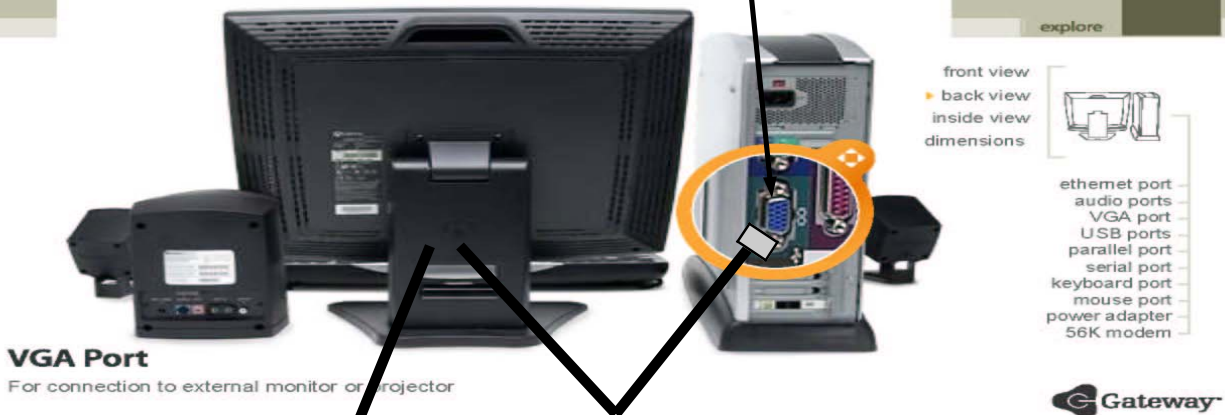

[Information on A-Open Monitors LCD-Flat & CRT Regular](#)

Gateway® 300 Series

VGA Port

For connection to external monitor or projector

Monitor male video cable connects to
Blue female video interface on PC