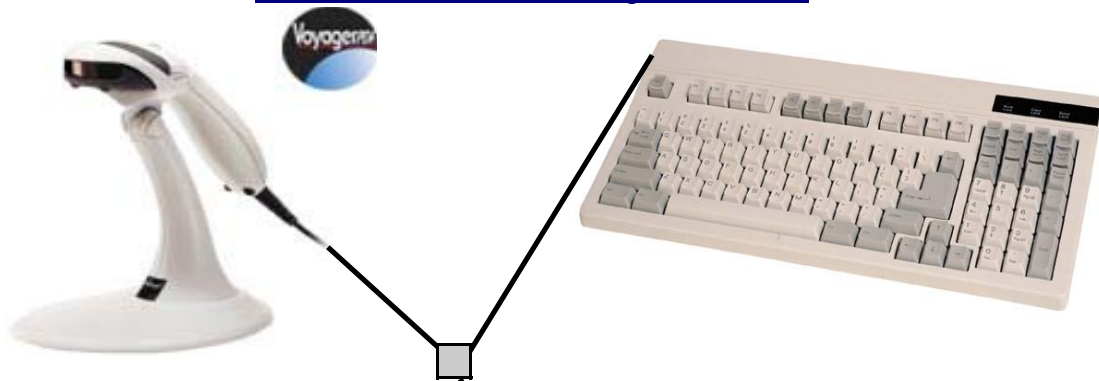

POS Sales Station

Laser Scanner

[Learn More about Metrologic Scanners](#)

Gateway® 300 Series

Keyboard Port

front view
back view
inside view
dimensions

- ethernet port
- audio ports
- VGA port
- USB ports
- parallel port
- serial port
- keyboard port
- mouse port
- power adapter
- 56K modem

Gateway

POS Systems Group Inc. call: 877-271-3730 visit: www.SchoolPOS.com