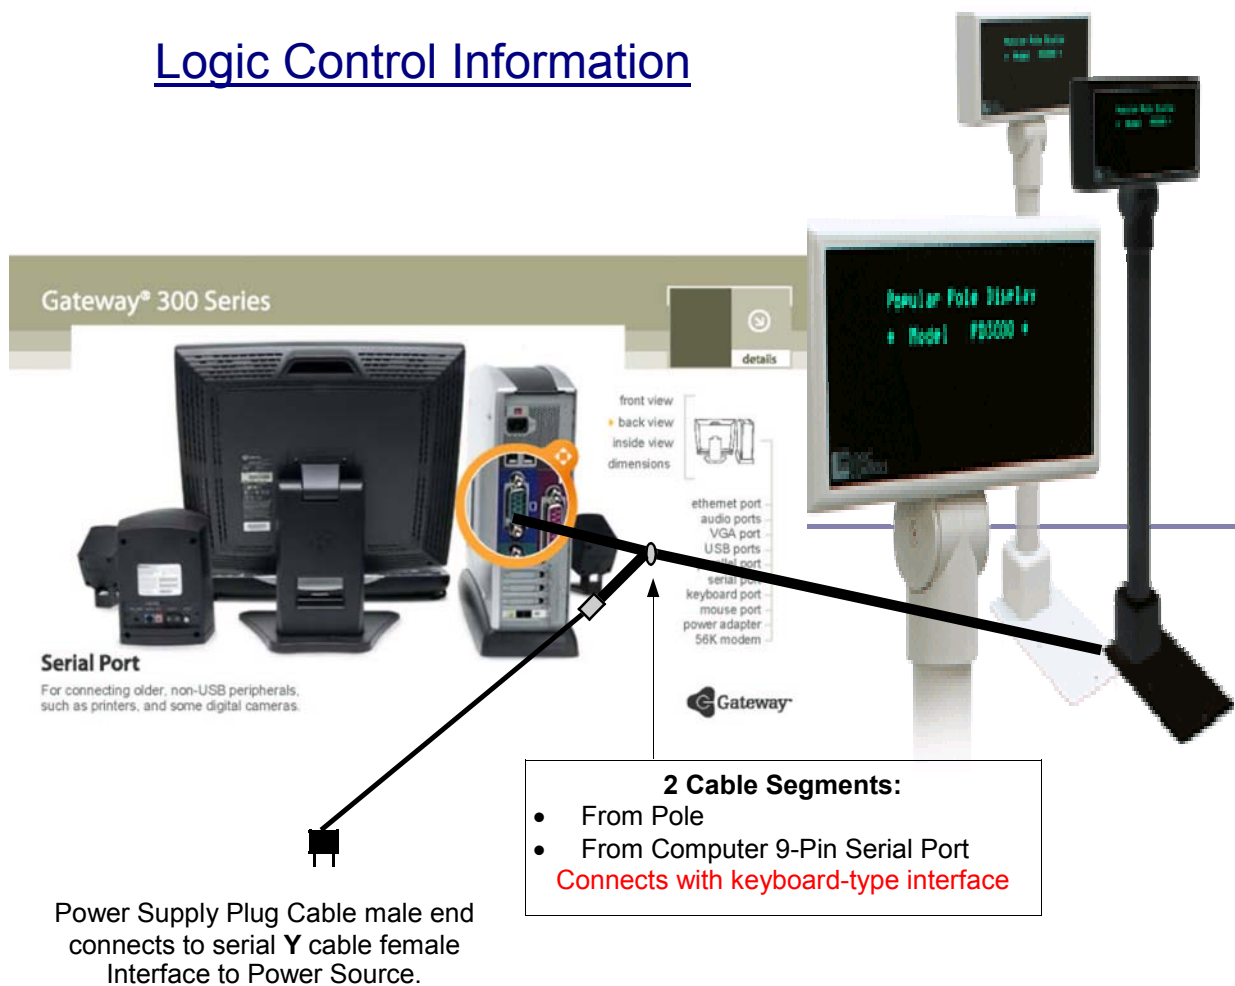

POS Sales Station

Customer Display Pole

Logic Control Information