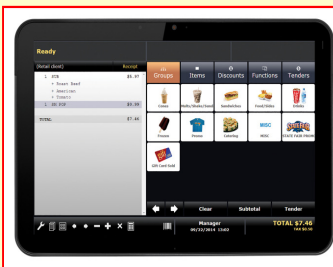

## POSITIVE POS Features

- **No Monthly Cloud-POS Fees!**
- Uses Microsoft Windows SQL engine
- **Use Win-Touch Tablet, Laptop, PC**
- Run Stand-Alone Station or Network
- **Expandable to unlimited POS Stations!**
- Employee, Inventory, Vendor Tracking
- Many affordable Hardware Options
- **Internet connection not required.**
- **Perfect portable for Sports Events**
- **Simple, Easy & Fast to Operate!**
- 12 Month Support & Training included
- **20yrs. School POS experience .**
- Email PDF or Print Reports & Graphs!
- Print or No Print Receipt option
- **Many tablet mount options to choose**
- **We do Start-up T.S. programming!**