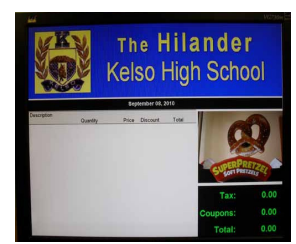

# Affordable Tablet POS!

Bar-Code Scanner option

Receipt Printer option

13" Cash Drawer option

Customer Monitor Digital Sign option

## School Store Tablet POS

- We do Start-up TS button Programming
- Track both Retail & Food-Menu items
- 100% mobile & battery power option
- Track Vendor & Customers, & Inventory!
- Control Physical Inventory Counts!
- Stand-alone or connect to Network
- Credit, Debit, Loyalty & Gift Cards Option
- Wireless Bar-code Scanning Option
- Setup & train by former Teachers.
- Informative Reports & Graphs!
- Perfect portable for Sports Events
- Employee Time Clock & Security
- Print or Email Receipt option
- Remote Kitchen Printer option
- Choose several tablet mount options
- Builds Business & Marketing Skills!