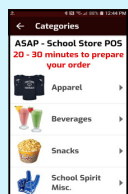

School POS Online Ordering

POS SYSTEMS GROUP
877-271-3730
www.schoolpos.com

Start & pause when you like.
Choose: 6 month & 12 month usage plans

Order by Cell or Computer

Order Mgr. **texts** Customer Delivery or Pick-up Status

Orders **integrated into** POS for better Management

School POS

Includes:

- We build, design Web Store/Cafe
- You (or we) supply item pictures.
- We export data from School POS
- Choose Room or Postal Delivery
- Choose store/café Pickup or Curbside
- Choose Payments: COD, C-Card, Both
- Access Admin. web portal (to adjust)
- Internet Marketing Webinars offered

Customer Connects EZ

- School/District Web Shop-us Link
- Install Desktop (Logo) Shortcut-Icon
- Apple-Android App. download option
- Social Media links (your marketing)

Communicate:

- Order Mgr (web portal) tracks orders
- Text customer date/time order ready
- Customer gets order receipt (.pdf)
- Admin. email receives orders
- Non-POS users, can print from O.M.
- Access Order Mgr. from anywhere!