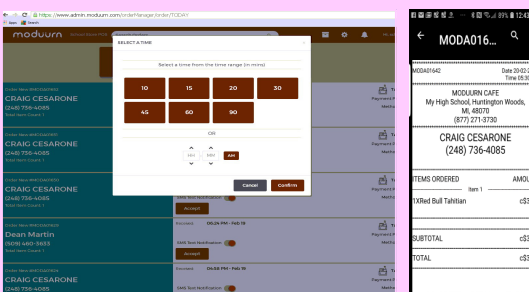

School POS Online Ordering

POS SYSTEMS GROUP
877-271-3730
www.schoolpos.com

Start & pause when you like.
Choose: 6 month & 12 month usage plans

Order by Cell or Computer

Order Mgr. **texts** Customer Delivery or Pick-up Status

Customer Connects EZ

- School/District Web Shop-us Link
- Install Desktop (Logo) Shortcut-Icon
- Apple-Android App. download option
- Social Media links (your marketing)

Communicate:

- Order Mgr (web portal) tracks orders
- Text customer date/time order ready
- Customer gets order receipt (.pdf)
- Admin. email receives orders
- Non-POS users, can print from O.M.
- Access Order Mgr. from anywhere!