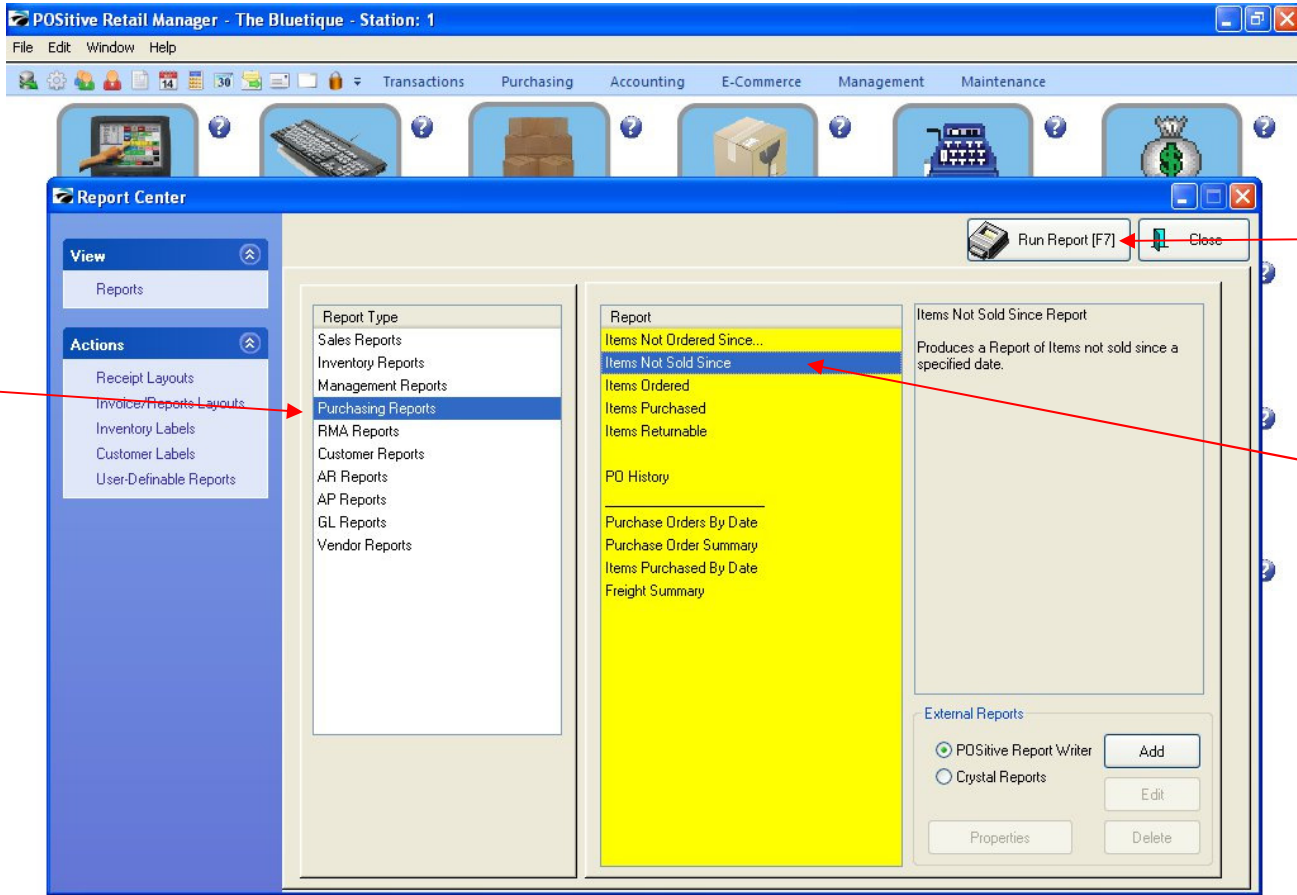

Purchasing Reports

Items Not Sold Since...

1

IN MANAGER MODE:

Go to Reports

1. Select Reports Button

Purchasing Reports

Items Not Sold Since...

2

REPORT CENTER:

1. Under Report Type, Select Purchasing Reports
2. Under Report, Select Items Not Sold Since...
3. Select Run Report (F7)

Purchasing Reports

Items Not Sold Since...

3

The screenshot displays the POSitive Retail Manager software interface. The main window is titled "Report Center" and shows a list of reports under the "Purchasing Report" category. The "Items Not Sold Since" report is highlighted. An "Options" dialog box is open, showing the "Date" field set to "8/01/2010" and the "Sort By" options set to "SKU". The "OK [F10]" button is highlighted with a red arrow and the number "3".