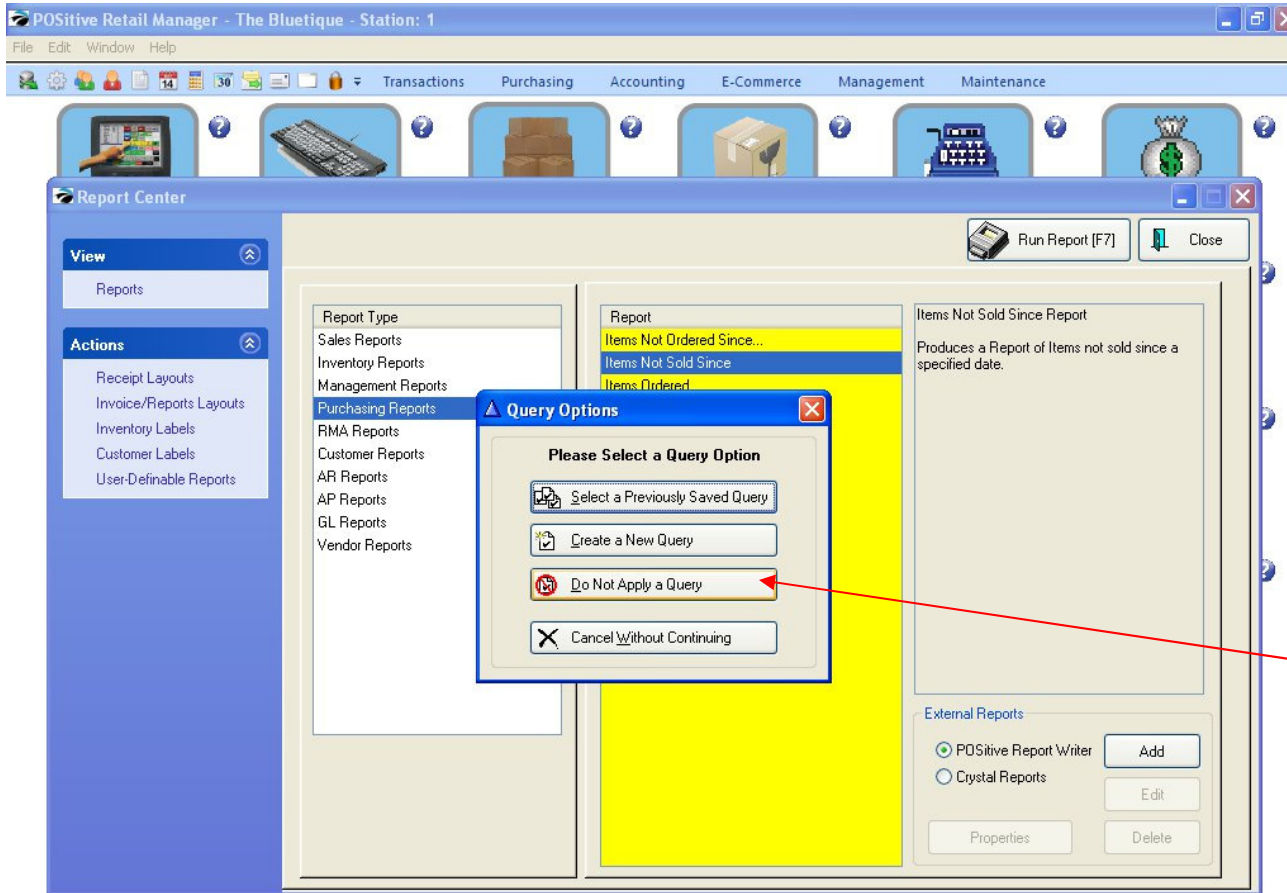

Purchasing Reports

Items Not Sold Since...

4

REPORT CENTER:

1. Select Do Not Apply A Query