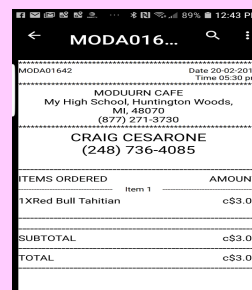

School POS Online Ordering

POS SYSTEMS GROUP
877-271-3730
www.schoolpos.com

Pre-Ordered by 7/30/19 & Save 30%

Order by App. or Web Store

Order Mgr. Texts Customer Delivery or Pick-up Status

Orders land in POS for Inventory & Cash control.