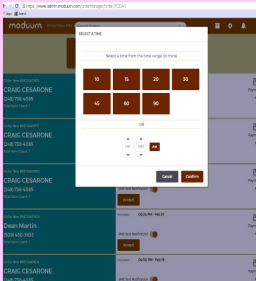

School POS Online Ordering

POS SYSTEMS GROUP
877-271-3730
www.schoolpos.com

Pre-Ordered by 7/30/19 & Save 30%

Order by App. or Web Store

Order Mgr. Texts Customer Delivery or Pick-up Status

Orders land in POS for Inventory & Cash control.

School POS

Includes:

- Custom App & Web Store Design
- Export POS Data you wish to sell
- Choose Pickup & Pay @ Store.
- Choose Delivery Option
- Choose Pay-Online Option

Marketing:

- Your School Apple or Android App.
- **Add up to 3 School Locations** (Store, Café, Sports Concessions..)
- Shop Links for Website & Facebook

Includes:

- View Order Queue on Web Site
- Text Cust. Time Order will be ready
- Text Customer Order Receipt
- Order Manager usage is Optional

Includes:

- Orders appear in POS Queue
- See Customer Name & Order detail
- EZ Retrieve Order on Cust. Pick-up
- POS will track the Stock Count & \$\$