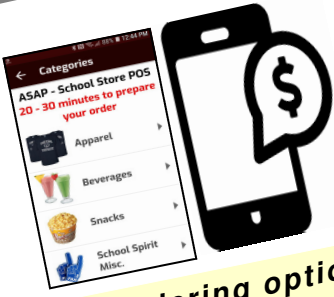

Go wherever the action is!  
No Network needed

Online Ordering option  
(integrated with POS)

Laptop Station

Tablet Station

# Mobile POS!

Bluetooth Scanner

Receipt Printer

13 x 13" Cash Drawer

Credit Card Options

## School Store/Cafe Mobile POS

- Includes Start-up button Programming
- Tracks both Retail & Food-Menu items
- **100% mobile & battery power option**
- Track Vendor & Customers, & Inventory!
- Control Physical Inventory Counts!
- **Stand-alone or Net-connect to POS Server**
- **EZ-Synch Stand-Alone data to POS Server**
- Bluetooth (wireless) Bar-code Scanning
- **Setup & trained by former Teachers.**
- **No monthly Cloud Fees! 100% ownership**
- **Perfect portable for Sports Events!**
- Employee Time Clock & Security
- Print or Email Receipt option
- Remote Kitchen or Barista Printer option
- **Web Store/Café module option**
- Credit, Debit, Loyalty & Gift Card Option